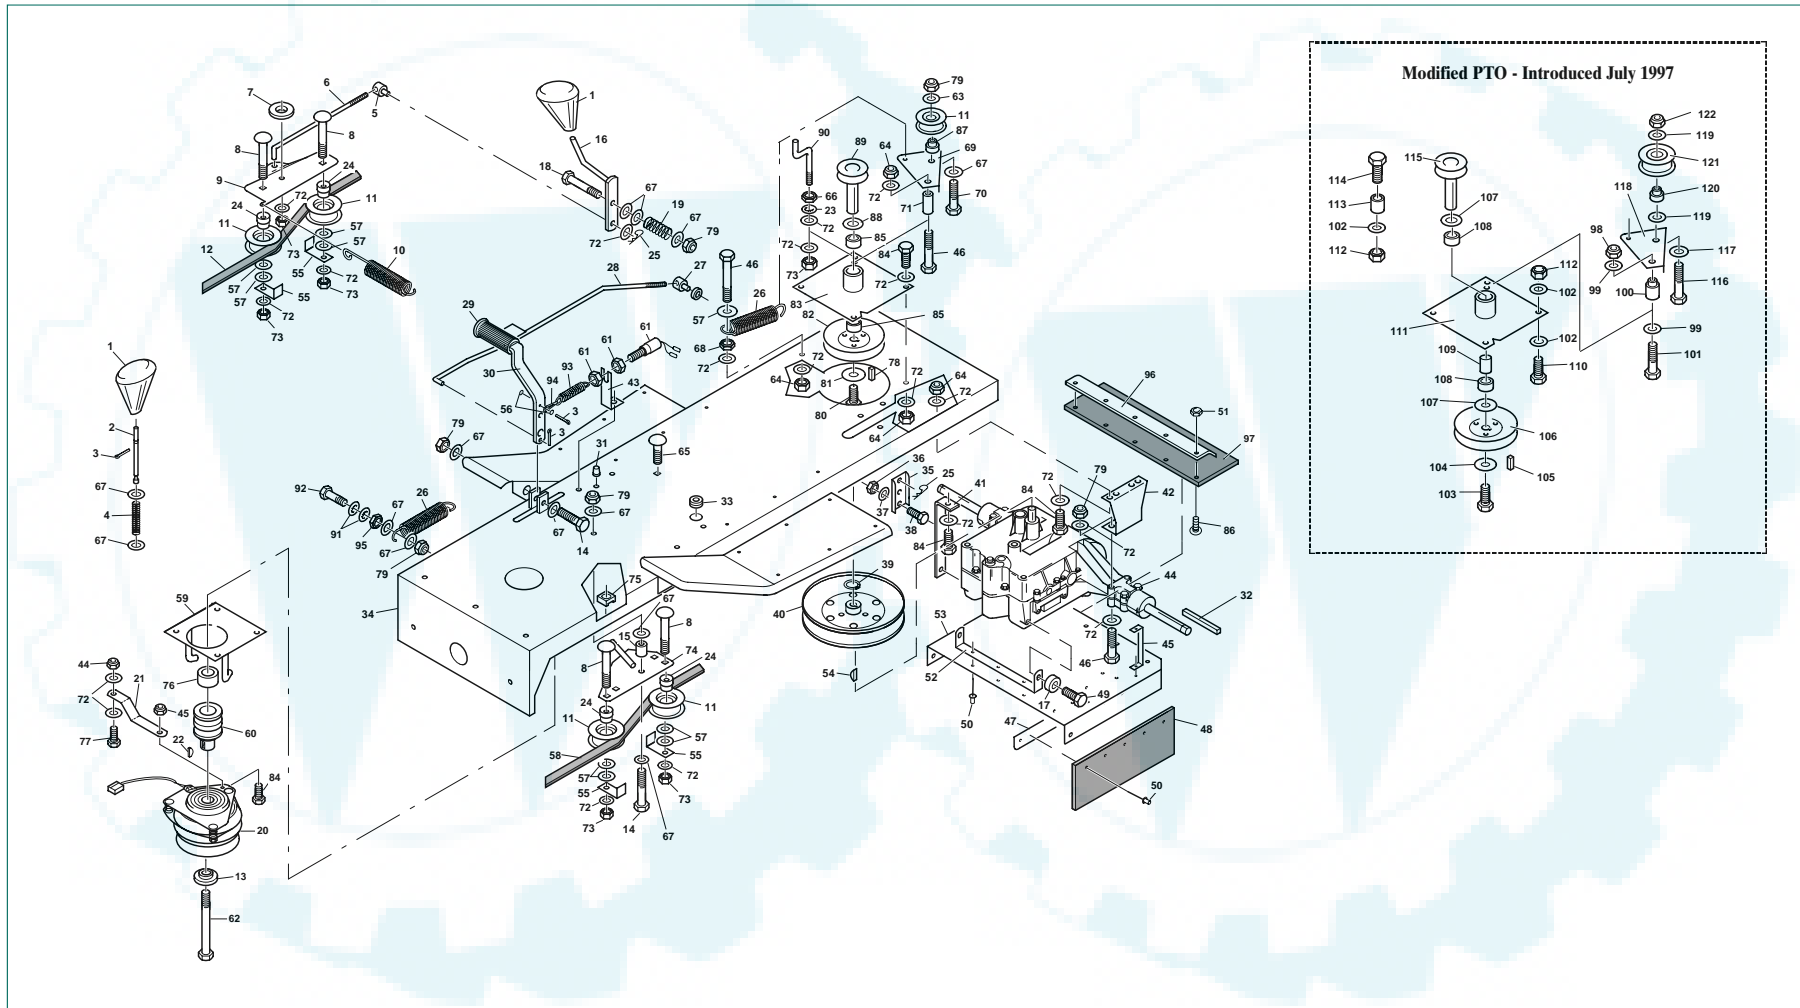

Westwood

Tractor Chassis, PTO, Brake & Cutter Controls

THE BEST OF BRITISH ENGINEERING